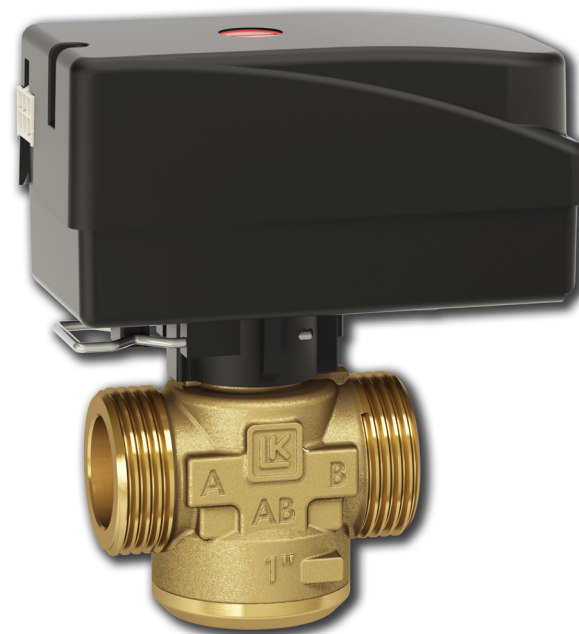

LK 525 MultiZone 2W

Zone Valve | Zonenventile | Vanne de zone | Valvola di zona
| Vaihtoventtiili | Växselventil

Normally Open

Normally Closed

Amb. temp.

Diff. press. 0,1 MPa / 1 bar
Max press. 1,0 MPa / 10 bar