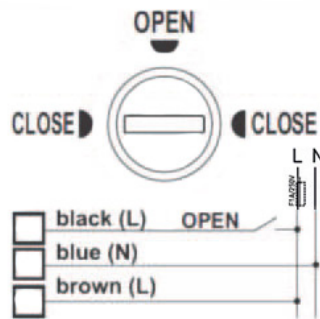

LK 525 MultiZone 2W

Zone Valve | Zonenventile | Vanne de zone | Valvola di zona
| Vaihtoventtiili | Växselventil

Normally Open

Normally Closed

Amb. temp.

Diff. press. 0,1 MPa / 1 bar
Max press. 1,0 MPa / 10 bar