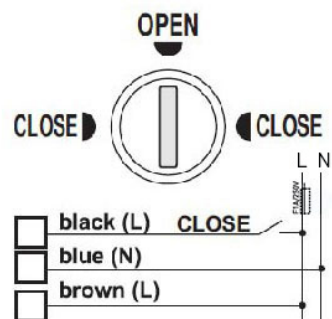

LK 525 MultiZone 2W

Zone Valve | Zonenventile | Vanne de zone | Valvola di zona
| Vaihtoventtiili | Växselventil

Normally Open

Normally Closed

Amb. temp.

Diff. press. 0,1 MPa / 1 bar
Max press. 1,0 MPa / 10 bar