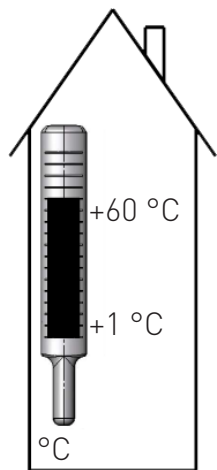

LK 525 MultiZone 2W

Zone Valve | Zonenventile | Vanne de zone | Valvola di zona
| Vaihtoventtiili | Växselventil

Normally Open

Normally Closed

Amb. temp.

Diff. press. 0,1 MPa / 1 bar
Max press. 1,0 MPa / 10 bar