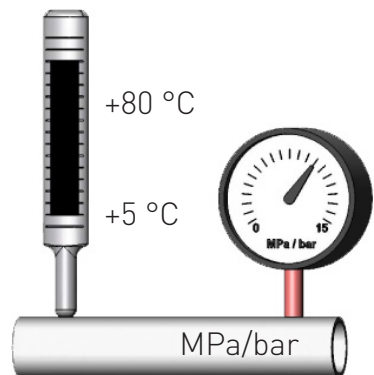

LK 525 MultiZone 2W

Zone Valve | Zonenventile | Vanne de zone | Valvola di zona
| Vaihtoventtiili | Växselventil

Normally Open

Normally Closed

Amb. temp.

Diff. press. 0,1 MPa / 1 bar
Max press. 1,0 MPa / 10 bar